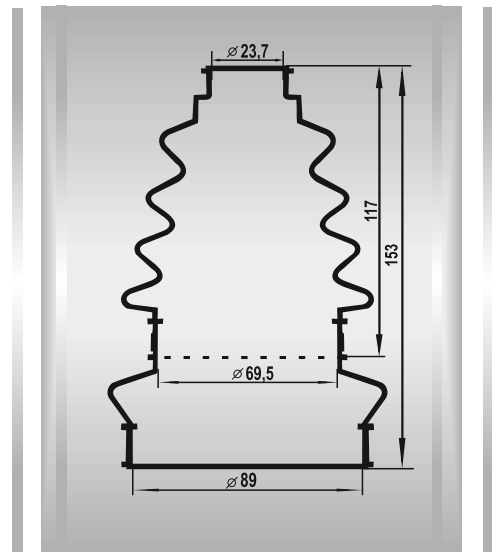

UNIVERSAL CV BOOT

BT-L

SMALL   MEDIUM   LARGE

Made of Japan Neoprene Rubber.
It is resistant to cuts and
low temperature.

CV Boot placing should be made
at a specialized car service stations
according to the car manufacturer's
instructions.